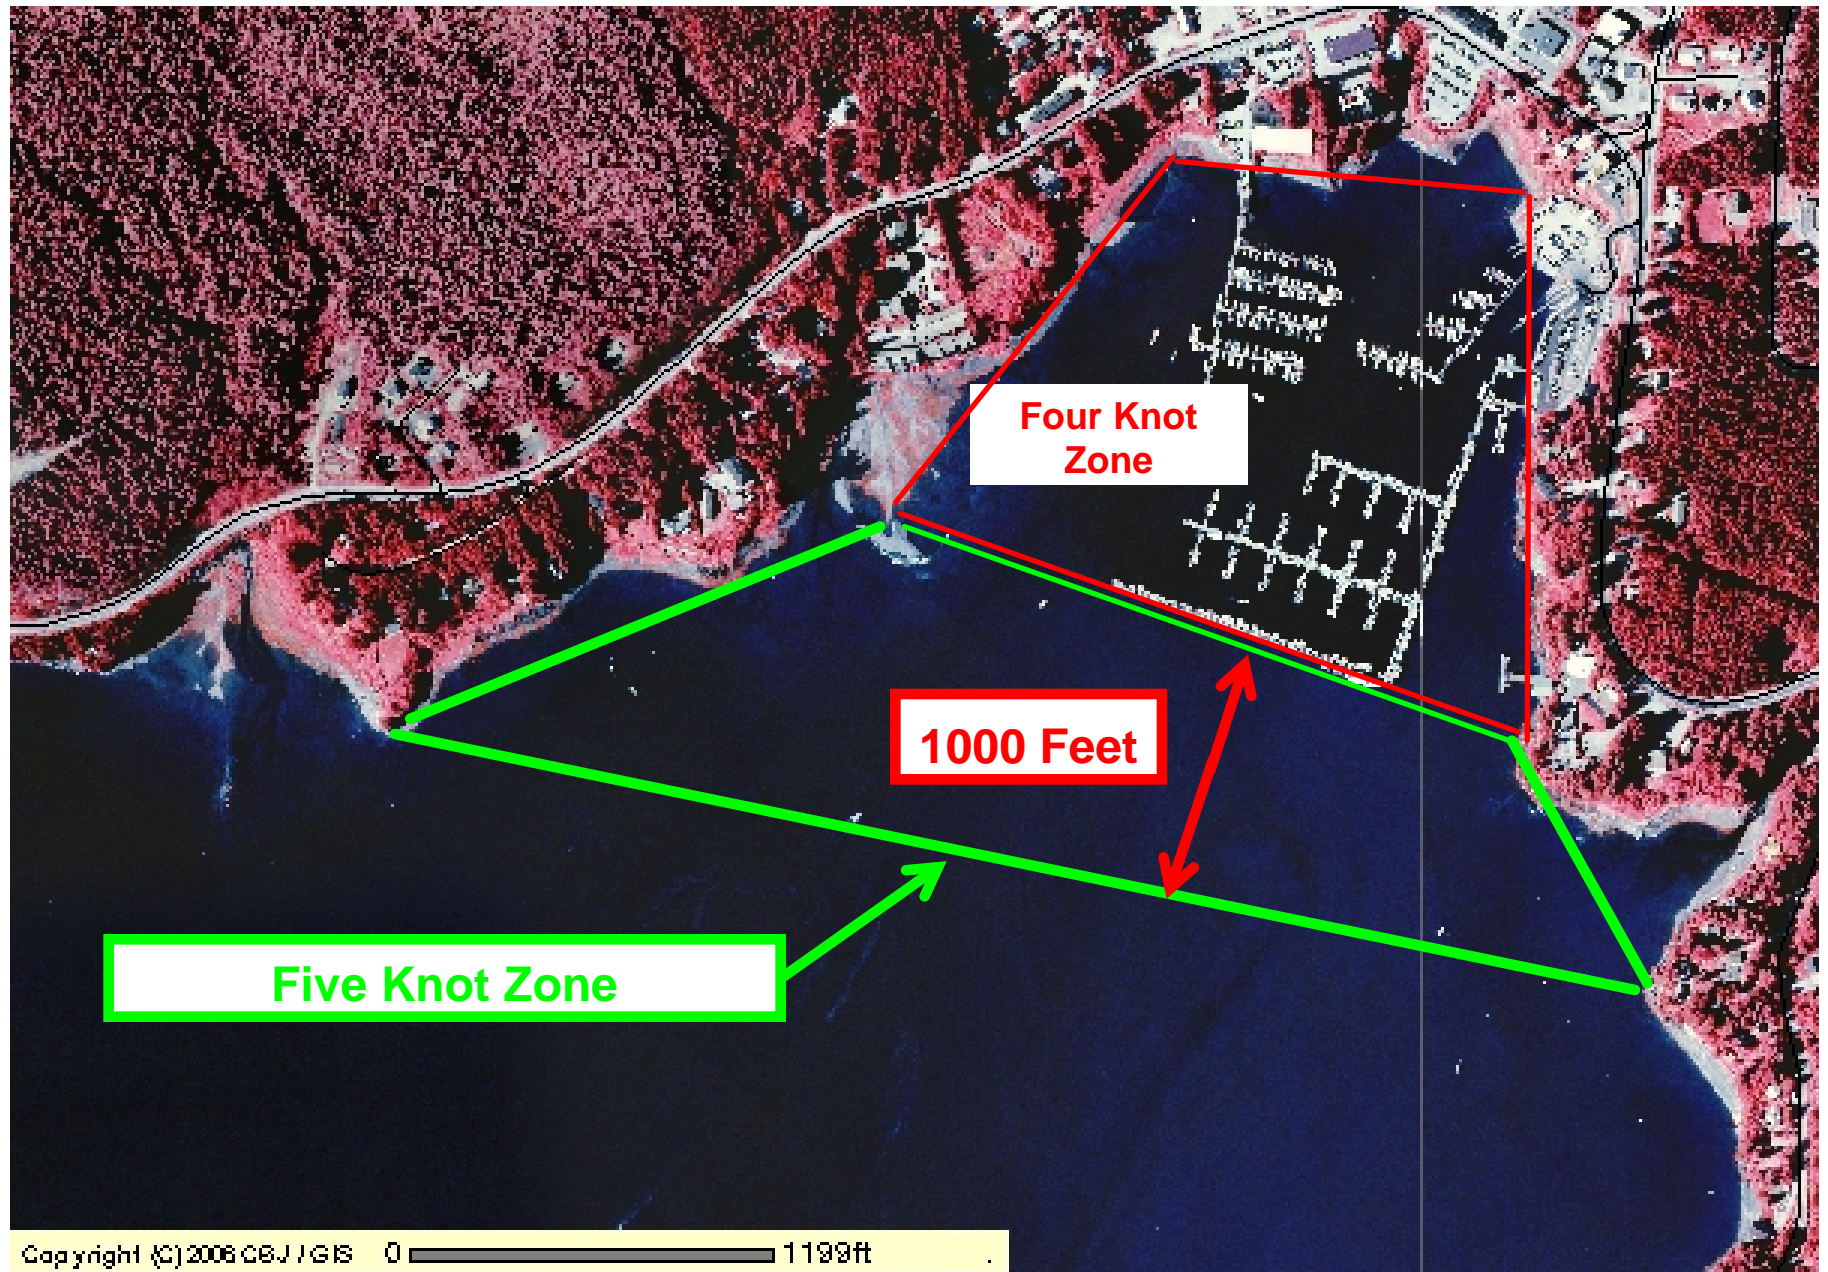

Auke Bay Speed Limits Adopted by Board

Five Knot Zone

Four Knot Zone

1000 Feet